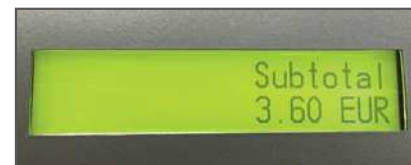

CLOVER 6800WIN

オールインワン POS シリーズ

スリムデザイン

タッチパネルディスプレイ

カスタマーディスプレイ

プリンター

外部インターフェイス

VESA マウント (100mm×100mm)

CLOVER 6800WIN

オールインワン POS シリーズ

Specification	Standard	
SoC	Apollo Lake 4-core Pentium N4200 is standard. *2-core Celeron N3350 can be option(subject to MOQ)	
System Memory	4GB is standard/ there are 2 memory slots *Different size can be installed(8GB max).	
Storage	64 GB SSD M.2 2242 socket is standard. *Different size can be installed.	
Wi-Fi/Bluetooth	Wi-Fi 802.11 b/g/n, Bluetooth 4.0.	
Interface	USB Port	4 X (2X Back + 2 Side) USB 3.0 HOST type A-sockets 2 X USB2.0 internally
	Serial Port	2 X RS-232 port(Male with +5V power)
	Ether Lan	1 X RJ-45 port(Giga LAN)
	Cash Drawer Port	1 X RJ-11 port(9 voltage)
	DC Jack	1 X DC Jack
	Audio Jack	1 X Audio In/Out
	HDMI	1 X HDMI port(Horizontal)
	SD CARD	1 X SD CARD slot
	SIM CARD	1 X Micro SIM CARD slot
Power supply	AC-Adaptor	
Display size	10.1 "(1280 x 800) LCD with Capacitive Touch panel	
OS Installed	Windows® 10 Enterprise 2016 LTSC	
OS Supported	Windows® 8, Windows® 8.1, Windows® 10	
Printer	SII CAPD245	
Printing method	Thermal line dot	
Resolution	8 dots/mm , 384 dots/line	
Paper roll size	58mm, max.Ø60mm	
Printing width	48mm	
Max Speed	100mm/sec	
Cutter	Automatic	
Printer head life	More than 50km	
Cutter life	More than 0.5million cuts	
Customer Display	LCD 240x 48 dot matrix(Back light Green)	
Dimensions	265(W) x 270(D) x 75(H)mm	
Weight	1.8kg	
Optional items	Cash Drawer, I-Button Reader	